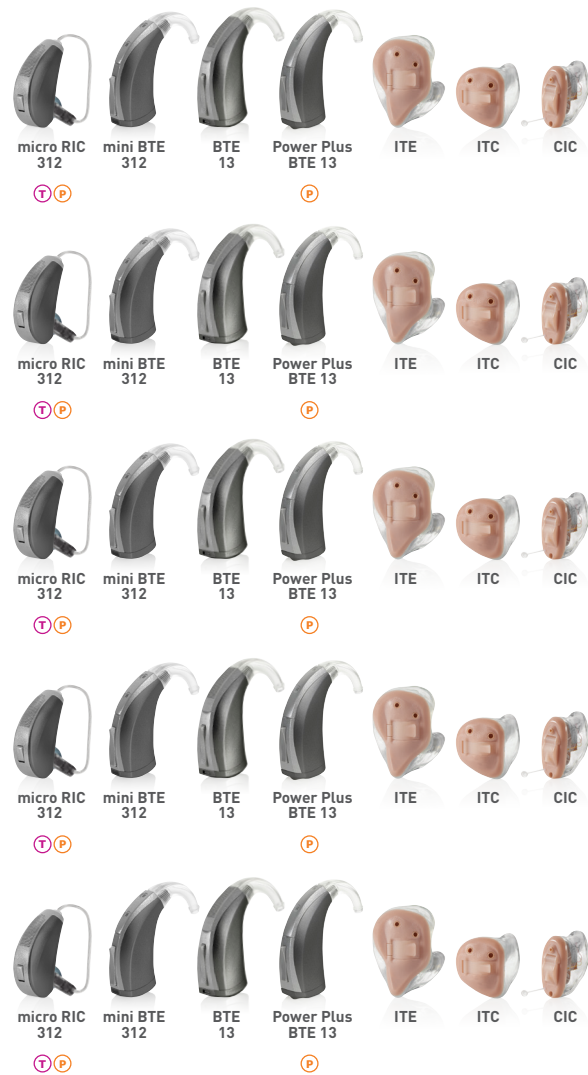

2016 Product portfolio reference guide

900SYNC TECHNOLOGY

TRULINK TECHNOLOGY

LISTENING ENVIRONMENTS

PREMIUM
ADVANCED
SELECT
BASIC
ECONOMY

i2400 wireless
i2000 wireless
i1600 wireless

Muse

Z Series

i110 wireless
i90 wireless
i70 wireless
i30 wireless
i20 wireless

SoundLens [Synergy]

Halo 2

Our lineup of products enhances many different listening environments. What your patients need depends on their lifestyle and how active they are.

Premium
Advanced
Select
Basic
Economy

PRODUCT OPTIONS

WIRELESS ACCESSORIES

SurfLink® accessories

TruLink™ Hearing Control app

- T Tinnitus Technology
- P Absolute Power/Power Products
- C CROS System

Synergy feature overview