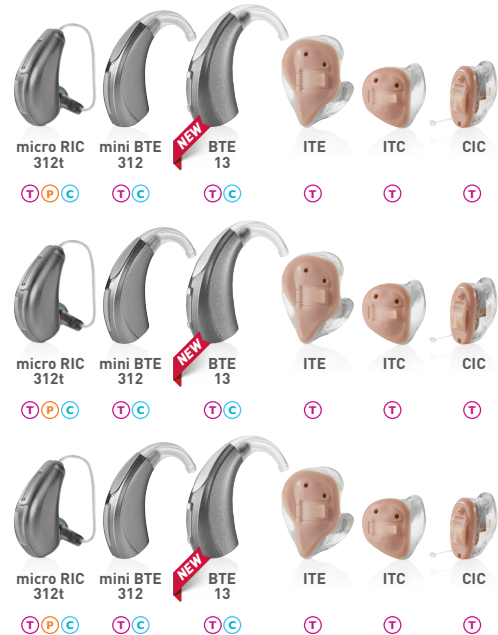

2016 Product portfolio reference guide

900SYNC TECHNOLOGY

TRULINK TECHNOLOGY

LISTENING ENVIRONMENTS

PREMIUM
ADVANCED
SELECT
BASIC
ECONOMY

i2400 wireless
i2000 wireless
i1600 wireless

Muse