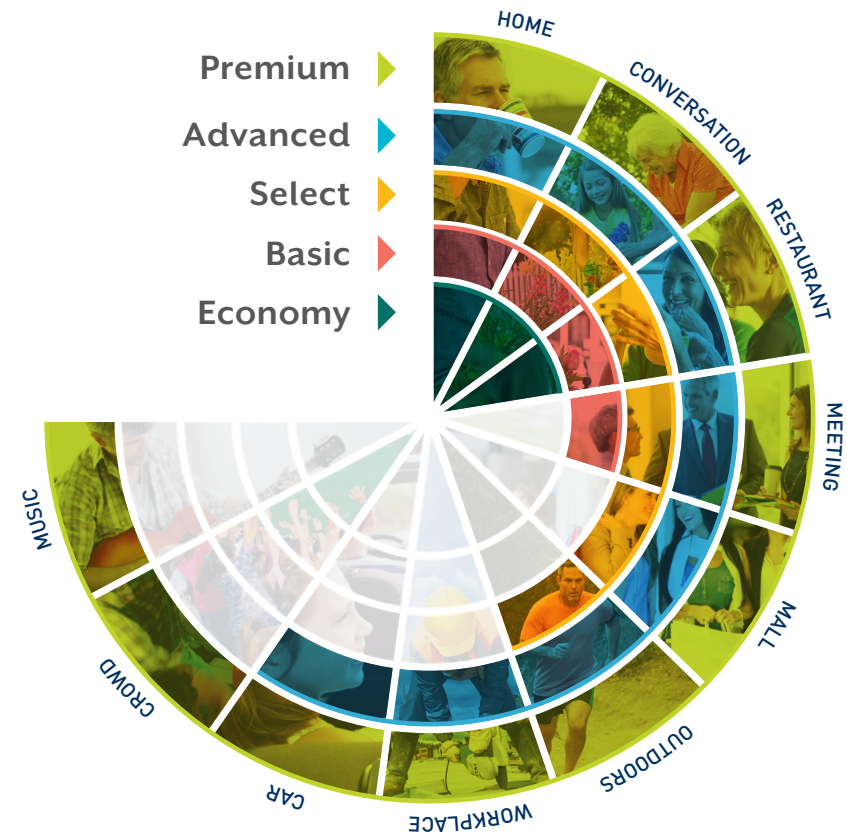

i110 wireless
i90 wireless
i70 wireless
i30 wireless
i20 wireless

SoundLens [Synergy]

Halo 2

Our lineup of products enhances many different listening environments. What your patients need depends on their lifestyle and how active they are.