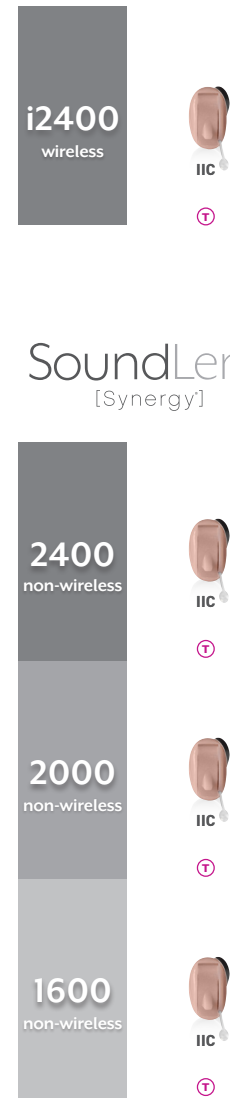

2016 Product portfolio reference guide

900SYNC TECHNOLOGY

TRULINK TECHNOLOGY

LISTENING ENVIRONMENTS

PREMIUM
ADVANCED
SELECT
BASIC
ECONOMY

i2400 wireless
i2000 wireless
i1600 wireless

Muse

Z Series

i110 wireless
i90 wireless
i70 wireless
i30 wireless
i20 wireless

SoundLens [Synergy]

Halo 2

Our lineup of products enhances many different listening environments. What your patients need depends on their lifestyle and how active they are.

Premium
Advanced
Select
Basic
Economy

PRODUCT OPTIONS

WIRELESS ACCESSORIES

SurfLink® accessories

TruLink™ Hearing Control app

- T Tinnitus Technology
- P Absolute Power/Power Products
- C CROS System

Synergy feature overview