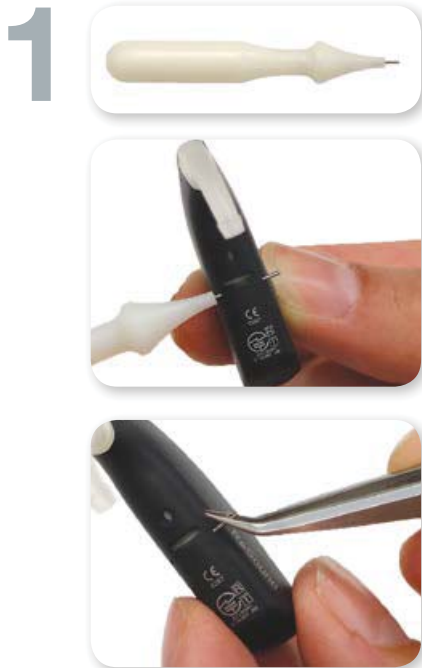

ReSound ENZO²

DEVICE SUMMARY

MODEL	STYLE	MFI	WIRELESS ACCESSORIES COMPATIBILITY	BATTERY
ENZO² 9 Wireless				
ENZO² 9 EN988	Power BTE	✓	✓	13
ENZO² 9 EN998	Super Power BTE	✓	✓	675
ENZO² 7 Wireless				
ENZO² 7 EN788	Power BTE	✓	✓	13
ENZO² 7 EN798	Super Power BTE	✓	✓	675
ENZO² 5 Wireless				
ENZO² 5 EN588	Power BTE	✓	✓	13
ENZO² 5 EN598	Super Power BTE	✓	✓	675

CONSUMABLES

Metal Hook

ENZO² BTE's use Thick Tubing with Earmould.

SOFTWARE AND PROGRAMMING

Aventa 3.10 or higher

Please see Cable and Wireless fitting guide on page 45 for details

FREQUENTLY ASKED QUESTIONS

Attaching the programming adaptor for ENZO² 98

Use a pin tool and tweezers to remove the battery door pin and the battery door.