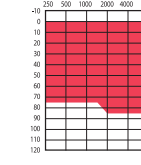

flow 675 UP

flow 13 SP

flow 312 M

flow CIC

flow Mini Canal

flow Canal

flow Concha

HEARING SYSTEMS OVERVIEW

2

PERFORMANCE PROFILE

	2	2	2	2	2	2	2	2
Channels / Bands	4 / 8	4 / 8	4 / 8	4 / 8	4 / 8	4 / 8	4 / 8	4 / 8
Processing type	WDRC & linear	WDRC & linear	WDRC & linear	WDRC & linear	WDRC & linear	WDRC & linear	WDRC & linear	WDRC & linear
Adaptive directional	•	•	•	•	•	•	•	•
Omnidirectional	•	•	•	•	•	•	•	•