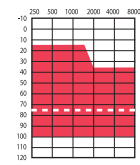

flow 675 UP

flow 13 SP

flow 312 M

flow CIC

flow Mini Canal

flow Canal

flow Concha

HEARING SYSTEMS OVERVIEW

2

PERFORMANCE PROFILE

	2	2	2	2	2	2	2	2
Channels / Bands	4 / 8	4 / 8	4 / 8	4 / 8	4 / 8	4 / 8	4 / 8	4 / 8
Processing type	WDRC & linear	WDRC & linear	WDRC & linear	WDRC & linear	WDRC & linear	WDRC & linear	WDRC & linear	WDRC & linear
Adaptive directional	•	•	•	•	•	•	•	•
Omnidirectional	•	•	•	•	•	•	•	•