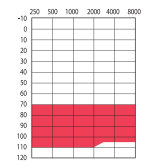

HEARING SYSTEMS OVERVIEW

2

PERFORMANCE PROFILE

	2	2	2	2	2	2	2	2
Channels / Bands	4 / 8	4 / 8	4 / 8	4 / 8	4 / 8	4 / 8	4 / 8	4 / 8
Processing type	WDRC & linear	WDRC & linear	WDRC & linear	WDRC & linear	WDRC & linear	WDRC & linear	WDRC & linear	WDRC & linear
Adaptive directional	•	•	•	•	•	•	•	•
Omnidirectional	•	•	•	•	•	•	•	•

FEATURES

	2	2	2	2	2	2	2	2
AutoMic	•	•	•	•	•	•	•	•
Manual programs	Up to 4	Up to 4	Up to 4	Up to 4	Up to 4	Up to 4	Up to 4	Up to 4
AcclimatizationManager	•	•	•	•	•	•	•	•
NoiseReduction	3 settings	3 settings	3 settings	3 settings	3 settings	3 settings	3 settings	3 settings
SpeechLift	3 settings	3 settings	3 settings	3 settings	3 settings	3 settings	3 settings	3 settings
FeedbackManager	•	•	•	•	•	•	•	•
Direct Sound Management	•	•	•	•	•	•	•	•
Sound Impulse Manager	3 settings	3 settings	3 settings	3 settings	3 settings	3 settings	3 settings	3 settings
Active Wind Block	3 settings	3 settings	3 settings	3 settings	3 settings	3 settings	3 settings	3 settings
MusicSelect	•	•	•	•	•	•	•	•
Telecoil (excluding 312 M)	•	•	•	Optional	Optional	Optional	Optional	Optional
Audio input (excluding 312 M)	•	•	•	•	•	•	•	•
DataLogging	•	•	•	•	•	•	•	•
Plasma coating	•	•	•	•	•	•	•	•
IP-Certification	IP57	IP57	IP57