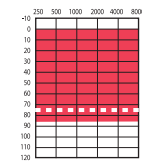

flow 675 UP

flow 13 SP

flow 312 M

flow CIC

flow Mini Canal

flow Canal

flow Concha

HEARING SYSTEMS OVERVIEW

2

PERFORMANCE PROFILE

	2	2	2	2	2	2	2	2
Channels / Bands	4 / 8	4 / 8	4 / 8	4 / 8	4 / 8	4 / 8	4 / 8	4 / 8
Processing type	WDRC & linear	WDRC & linear	WDRC & linear	WDRC & linear	WDRC & linear	WDRC & linear	WDRC & linear	WDRC & linear
Adaptive directional	•	•	•	•	•	•	•	•
Omnidirectional	•	•	•	•	•	•	•	•