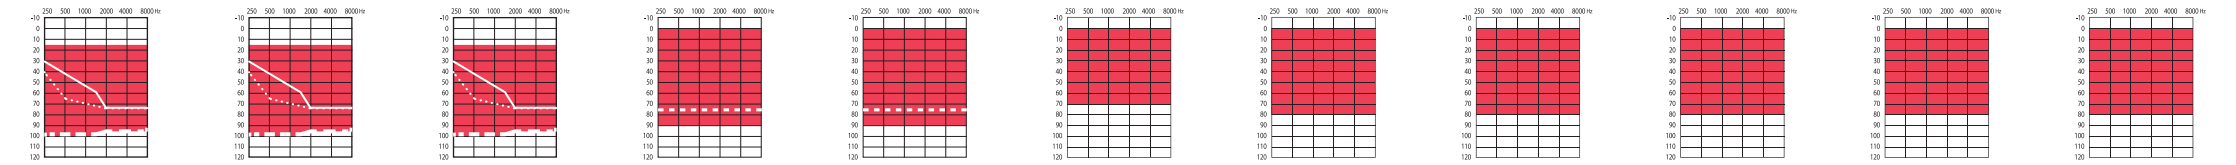

HEARING SYSTEMS OVERVIEW

9

PERFORMANCE PROFILE

	9	9	9	9	9	9	9	9	9	9	9
Channels	20	20	20	20	20	20	20	20	20	20	20
Processing type	WDRC & linear	WDRC & linear	WDRC & linear	WDRC & linear	WDRC & linear	WDRC & linear	WDRC & linear	WDRC & linear	WDRC & linear	WDRC & linear	WDRC & linear
Adaptive Directional	Multiband	Multiband	Multiband	Multiband	Multiband	Multiband	Multiband	Multiband	Multiband	Multiband	Multiband